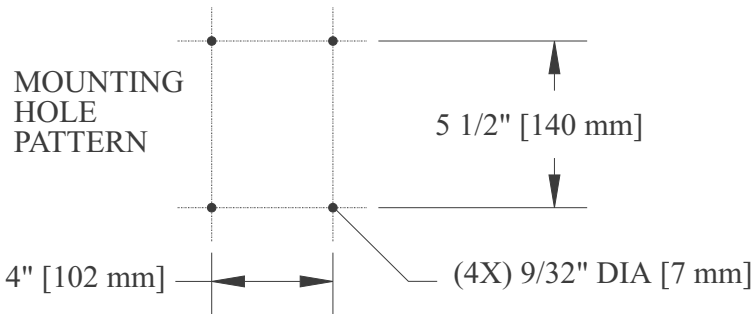

LINE VOLTAGE CONNECTION

H.V. CONNECTION FOR
SPRING LOADED CABLE
CONNECTOR (4X)

ALL DIMENSIONS FOR REFERENCE ONLY

C	MFS SRM	428 11-3-00
REV	CHECKED APPROVED	ECN DATE

the SIMCO company, inc.
2257 NORTH PENN ROAD
HATFIELD, PA 19440-1998

TITLE

N167 & N267 POWER SUPPLIES

DRAWING NUMBER

5000224